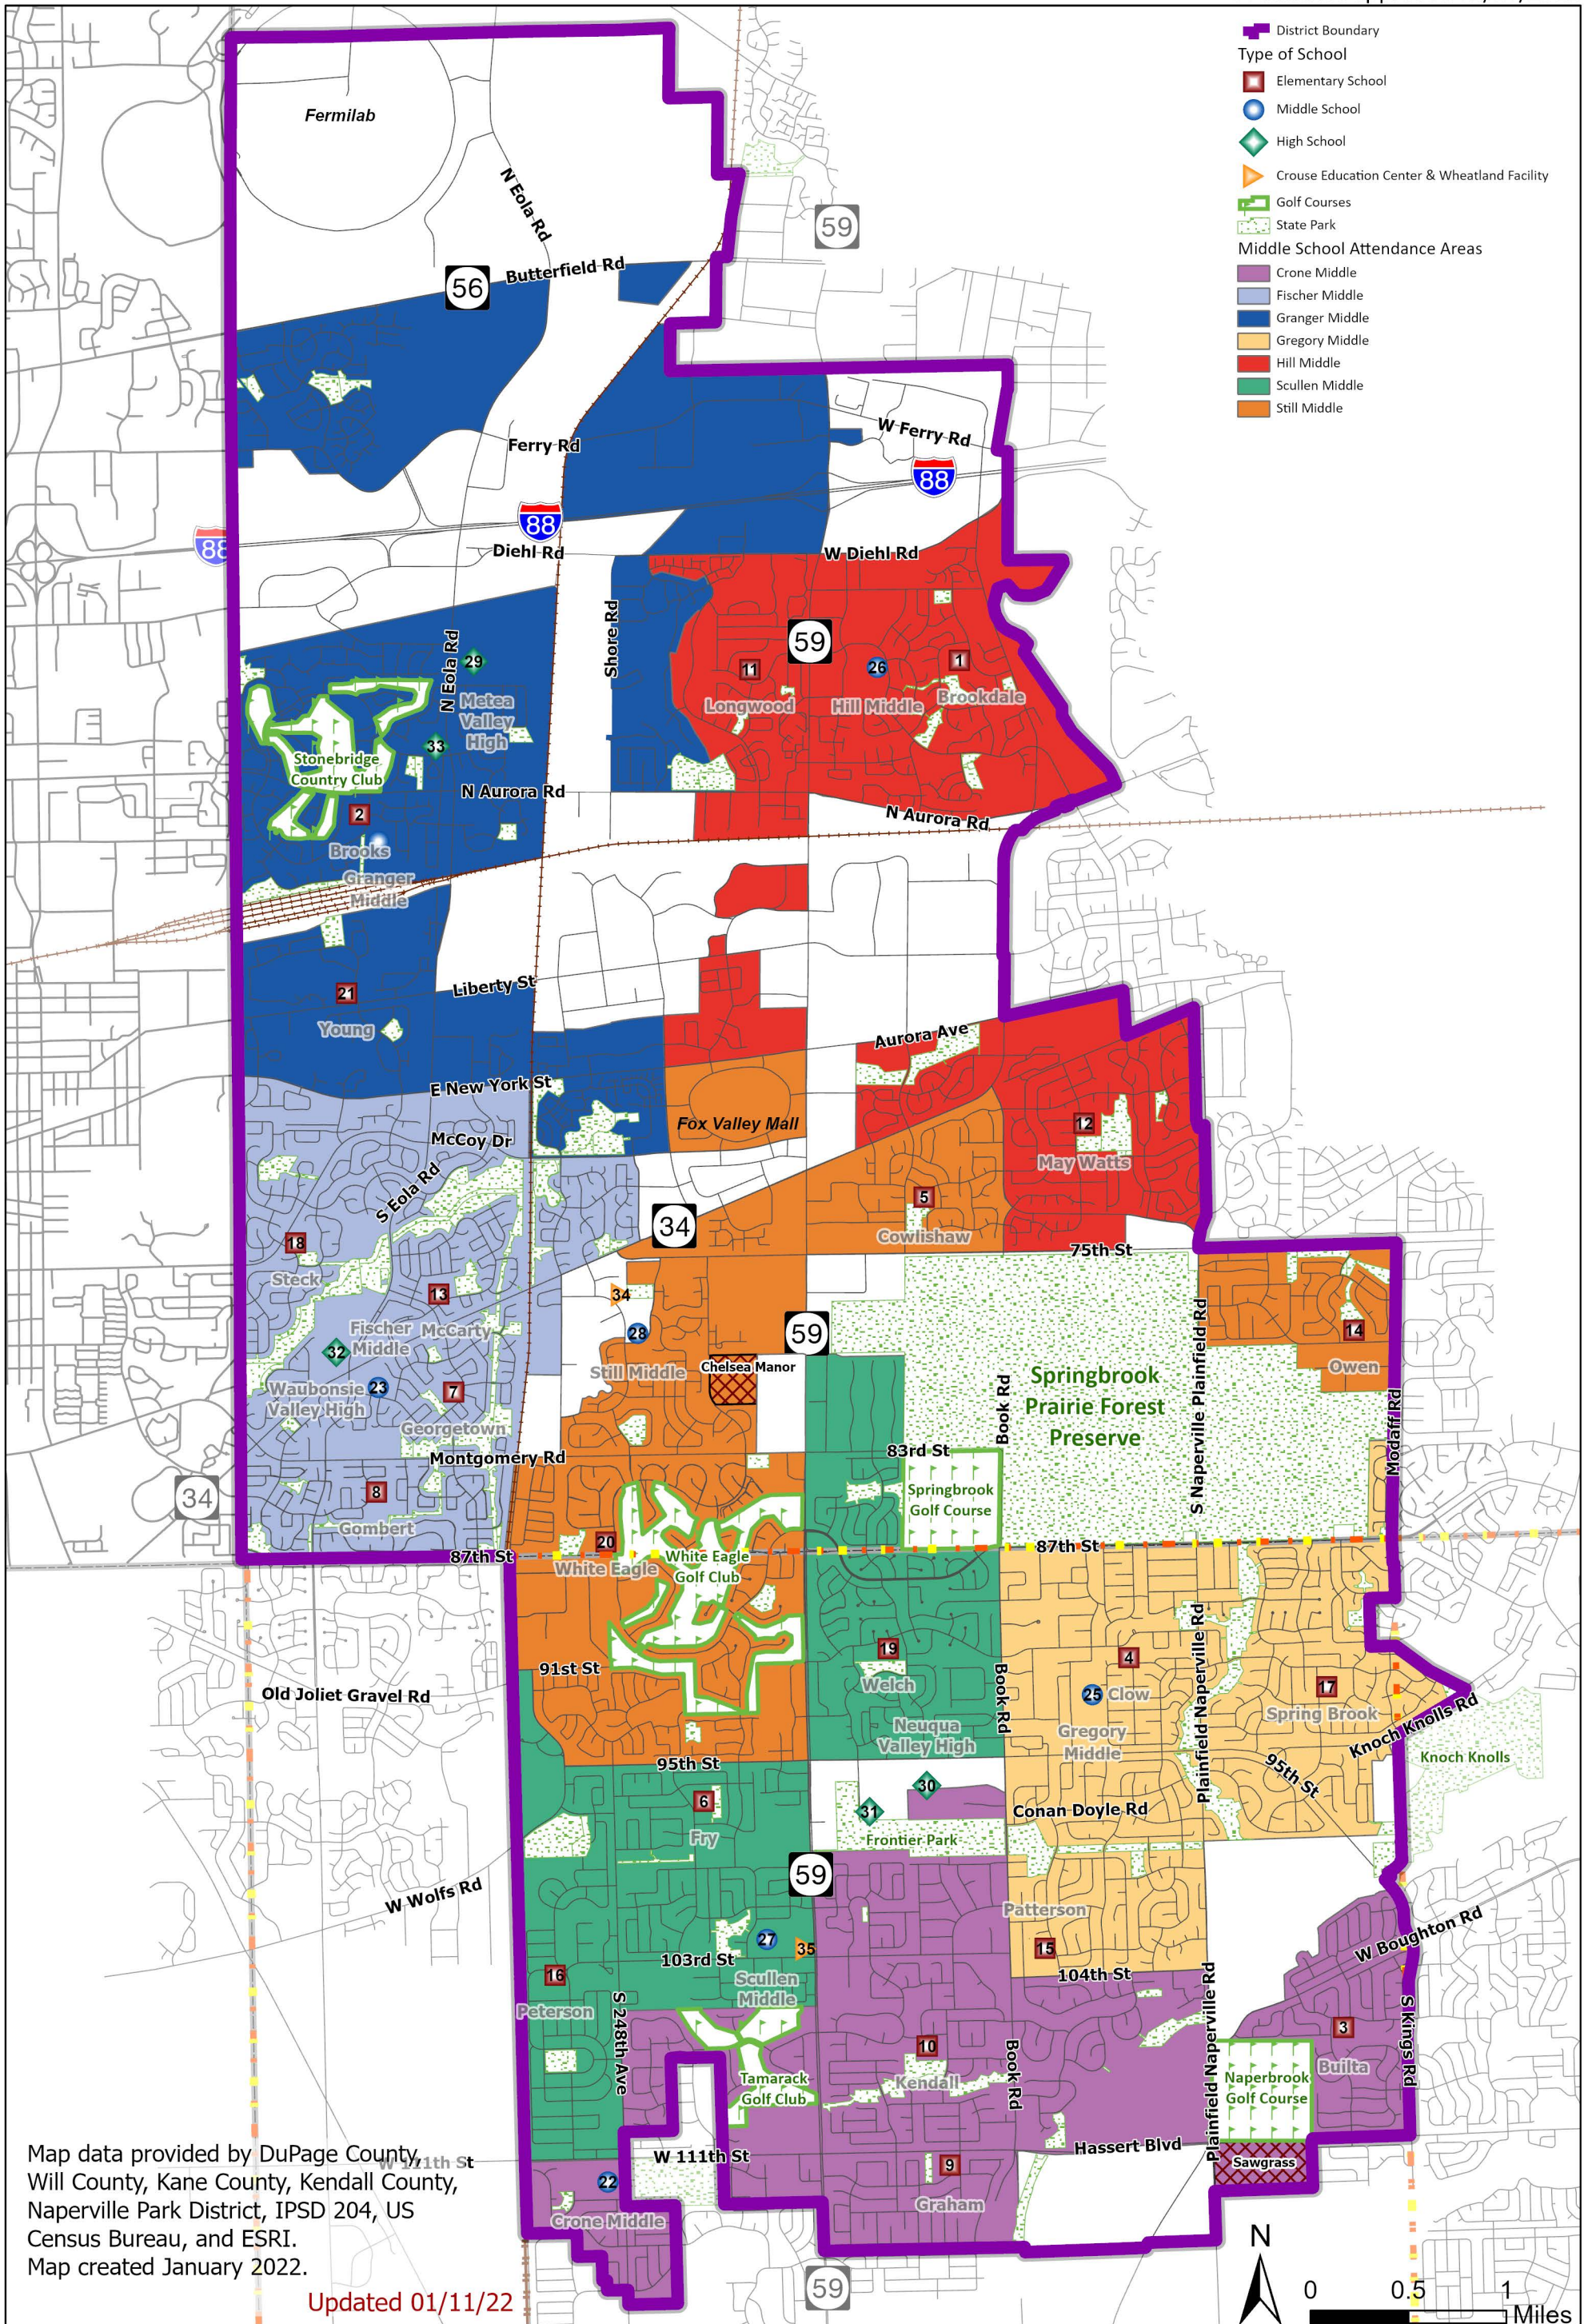

Board Approved Middle School Boundary

Effective 2022/23 School Year

Boundaries approved 01/10/2022

Map data provided by DuPage County, Will County, Kane County, Kendall County, Naperville Park District, IPSD 204, US Census Bureau, and ESRI.
Map created January 2022.

Updated 01/11/22

Board Approved High School Boundary

Effective 2022/23 School Year

Boundaries approved 01/10/2022

Map data provided by DuPage County, Will County, Kane County, Kendall County, Naperville Park District, IPSD 204, US Census Bureau, and ESRI.
Map created January 2022.

Updated 01/11/22