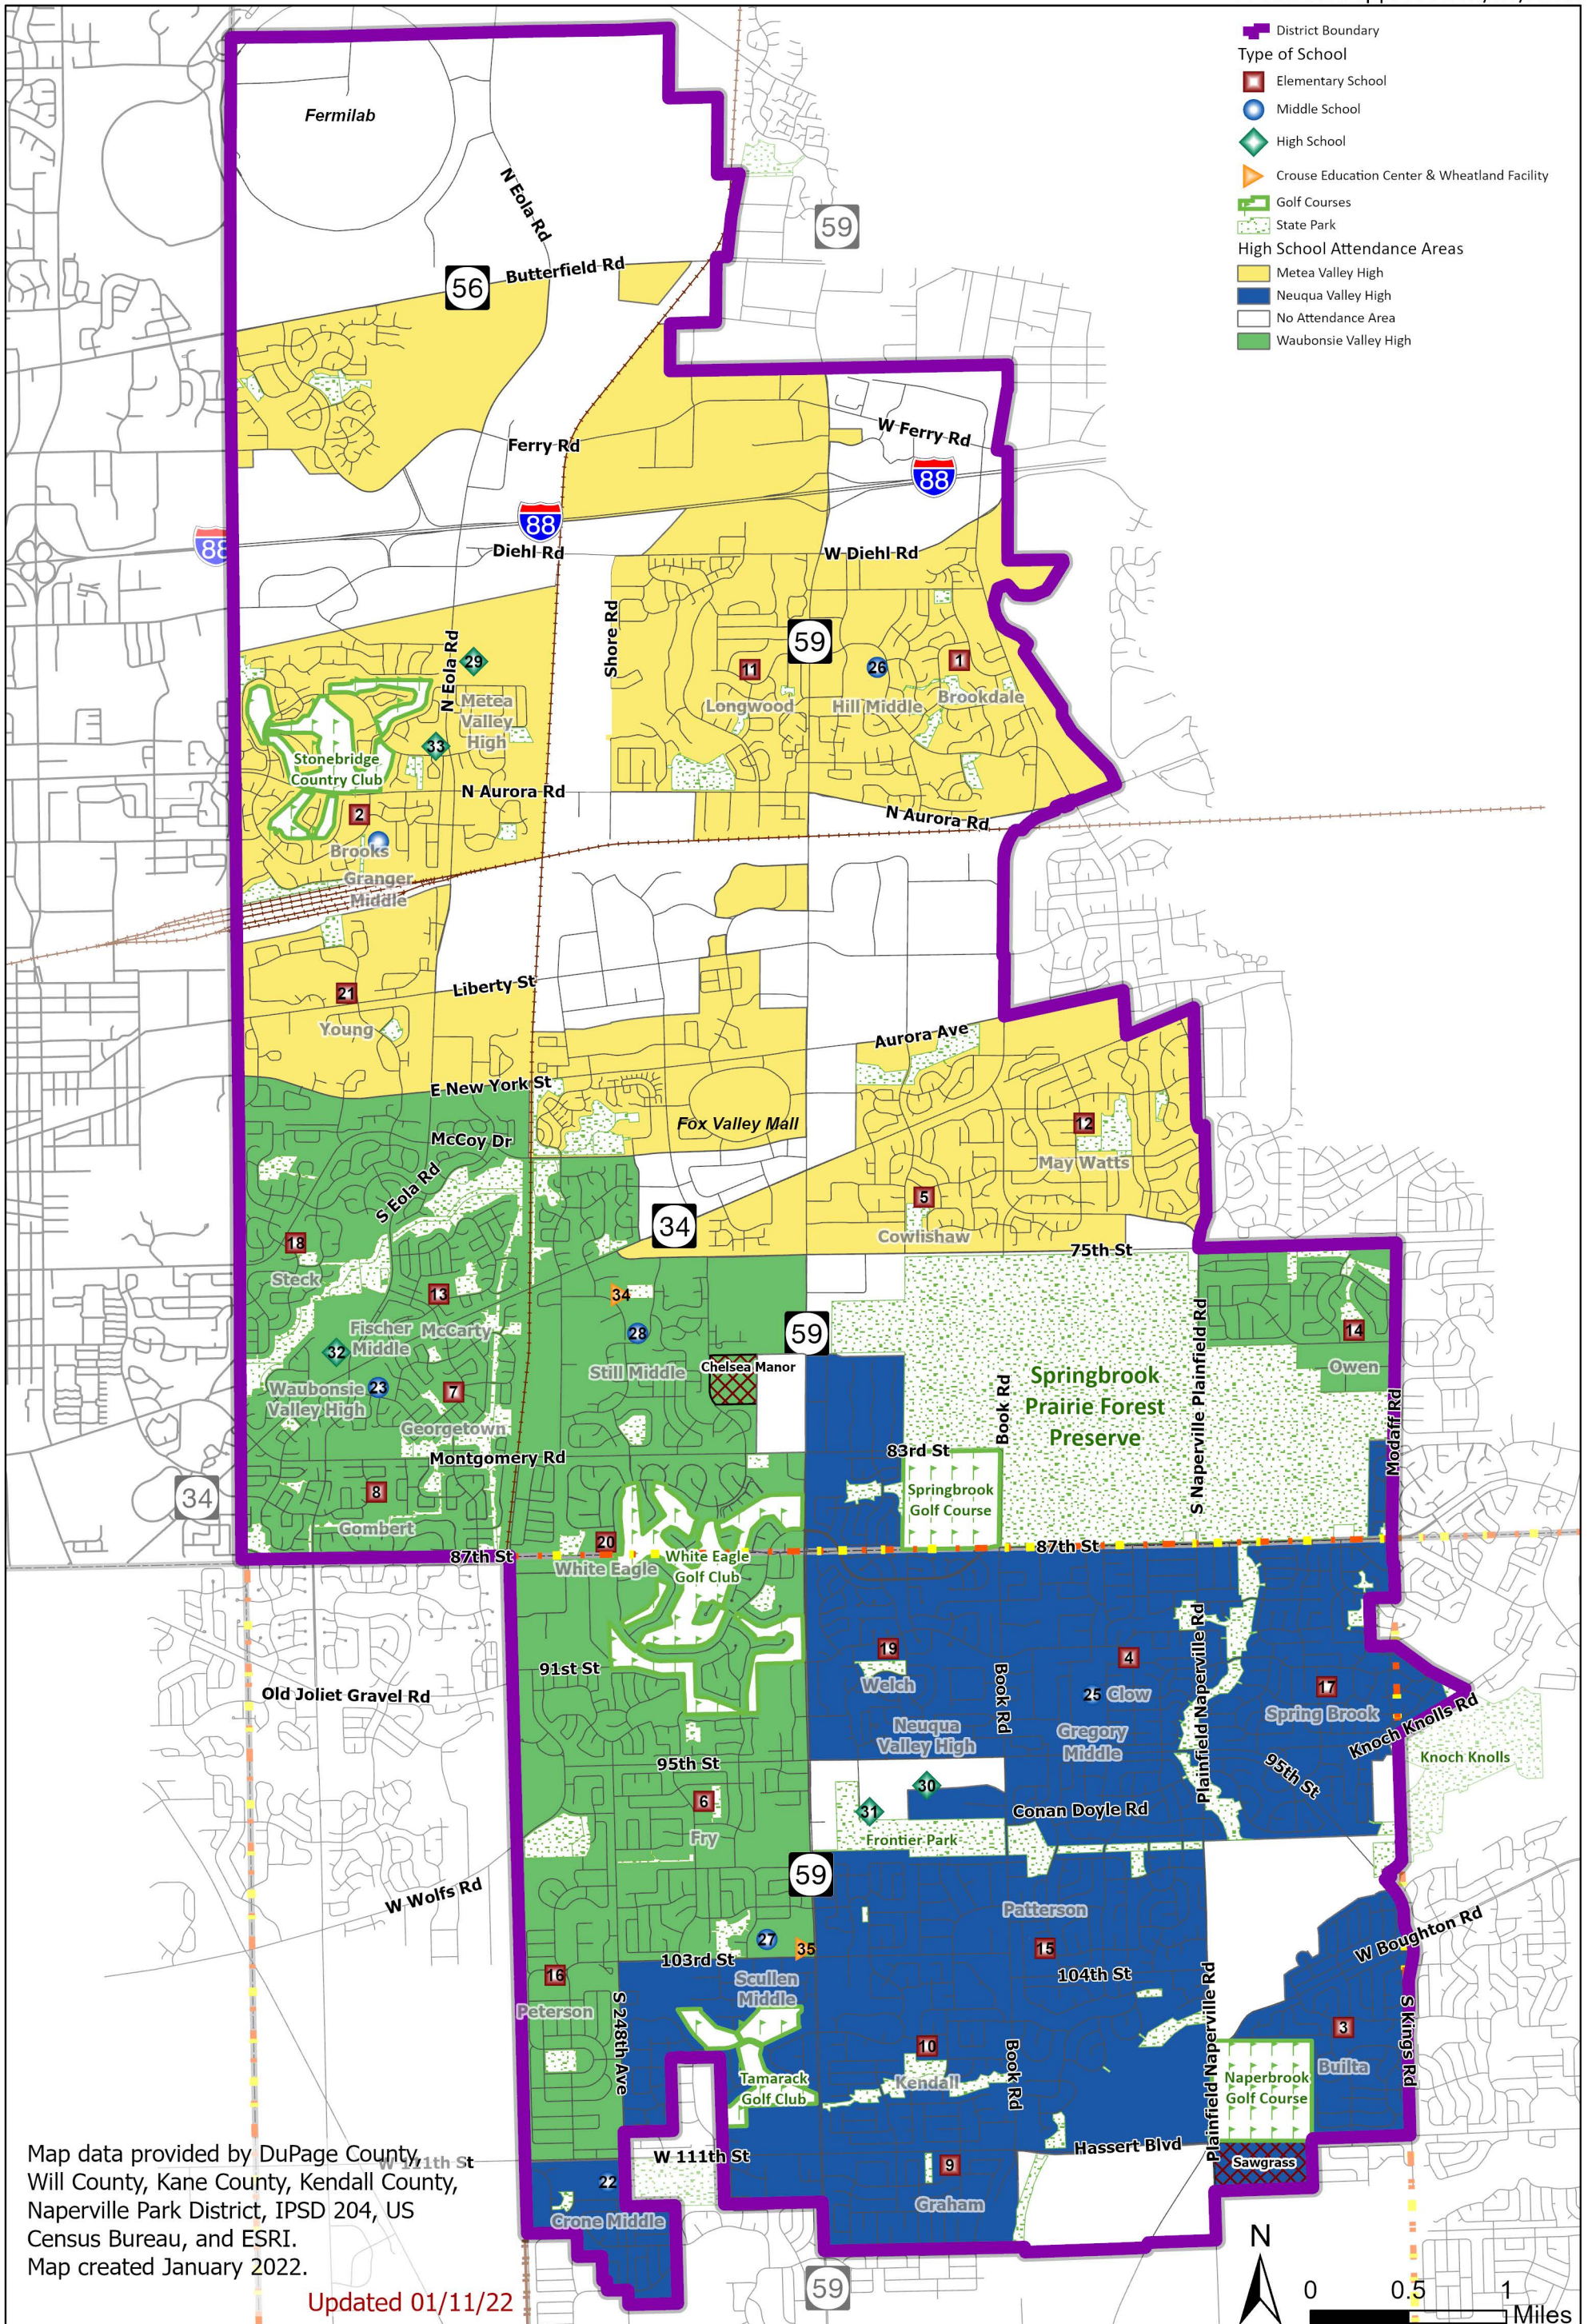

Board Approved Middle School Boundary

Effective 2022/23 School Year

Boundaries approved 01/10/2022

Map data provided by DuPage County, Will County, Kane County, Kendall County, Naperville Park District, IPSD 204, US Census Bureau, and ESRI.
Map created January 2022.

Updated 01/11/22

Board Approved High School Boundary

Effective 2022/23 School Year

Boundaries approved 01/10/2022

Map data provided by DuPage County, Will County, Kane County, Kendall County, Naperville Park District, IPSD 204, US Census Bureau, and ESRI.
Map created January 2022.